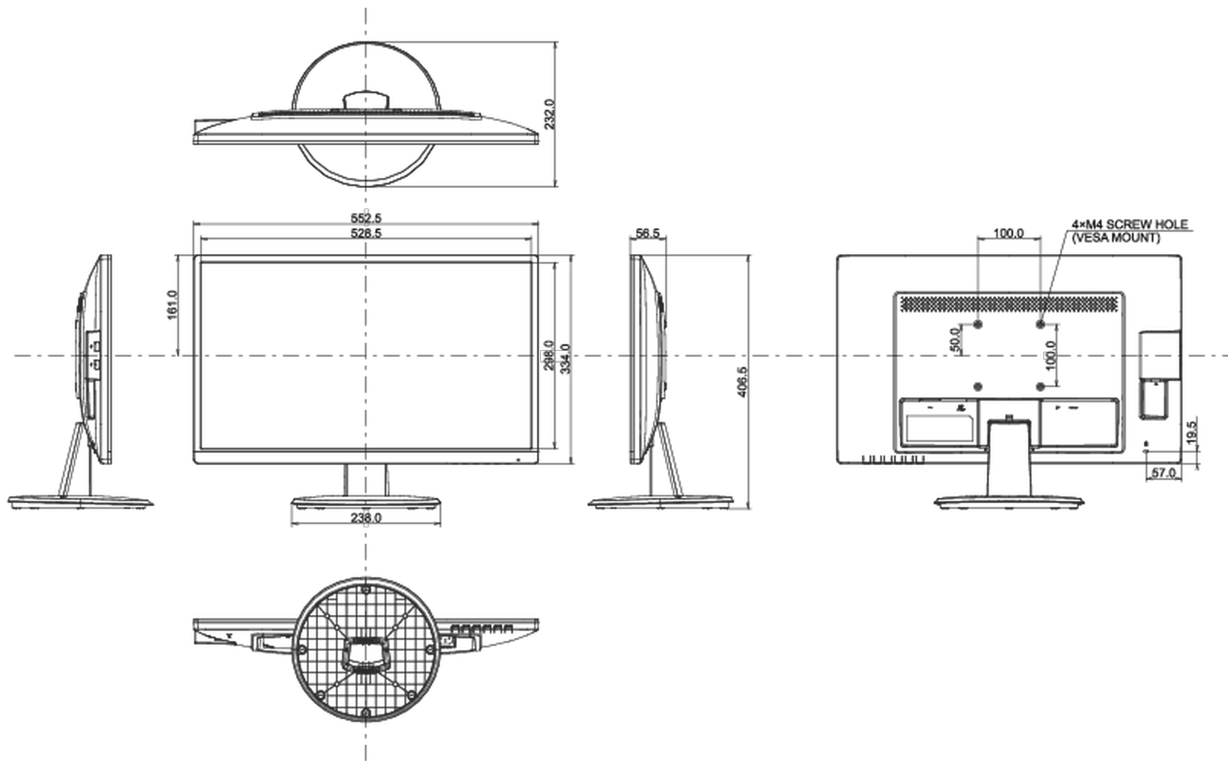

01 DISPLAY CHARACTERISTICS

Diagonal	23.8", 60.5cm
Panel	VA LED, matte finish
Native resolution	1920 x 1080 @75Hz (2.1 megapixel Full HD)
Aspect ratio	16:9
Panel brightness	250 cd/m ²
Static contrast	3 000:1
Advanced contrast	80M:1
Response time (GTG)	4ms
Viewing zone	horizontal/vertical: 178°/178°, right/left: 89°/89°, up/down: 89°/89°
Colour support	16.7mIn (sRGB: 99%; NTSC: 72%)
Horizontal Sync	30 - 80kHz
Viewable area W x H	527 x 296.5mm, 20.7 x 11.7"
Pixel pitch	0.275mm
Colour	matte, black

04 MECHANICAL

Display position adjustments	tilt
Tilt angle	23° up; 5° down
VESA mounting	100 x 100mm

05 ACCESSORIES INCLUDED

Cables	power, USB, HDMI
Other	quick start guide, safety guide

06 POWER MANAGEMENT

08 DIMENSIONS / WEIGHT

Product dimensions W x H x D	552.5 x 406.5 x 232mm
Box dimensions W x H x D	622 x 120 x 410mm
Weight (without box)	3.9kg
Weight (with box)	5.0kg
EAN code	4948570121557

All trademarks and registered trademarks acknowledged. E & O E. Specification subject to change without notice. All LCD's comply with ISO-9241-307:2008 in connection with pixel defects.